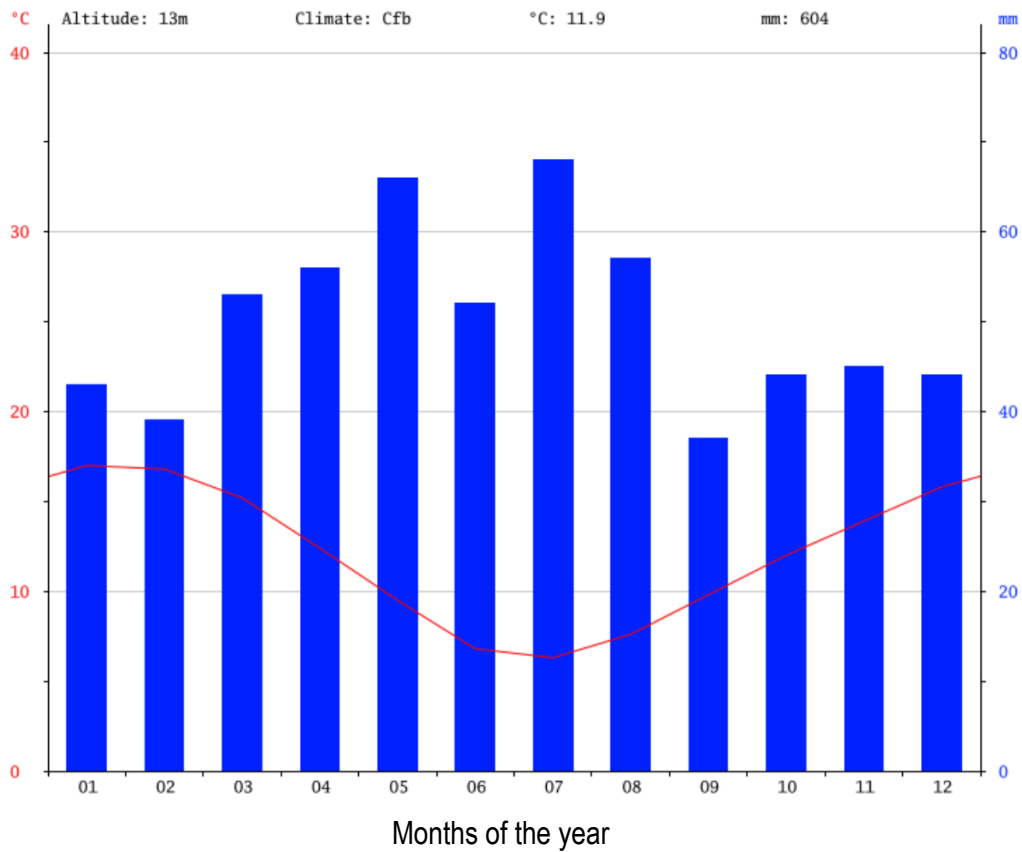

Lesson 4 – Worksheet 2

Comparing climates

Christchurch, New Zealand

	Jan	Feb	Mar	Apr	May	Jun	Jul	Aug	Sep	Oct	Nov	Dec
Average Temp (°C)	17	16.8	15.2	12.4	9.5	6.8	6.3	7.6	9.8	12	13.9	15.8
Rainfall (mm)	43	39	53	56	66	52	68	57	37	44	45	44

Christchurch's climate

Blue Columns – Rainfall
Red Line – Temperature