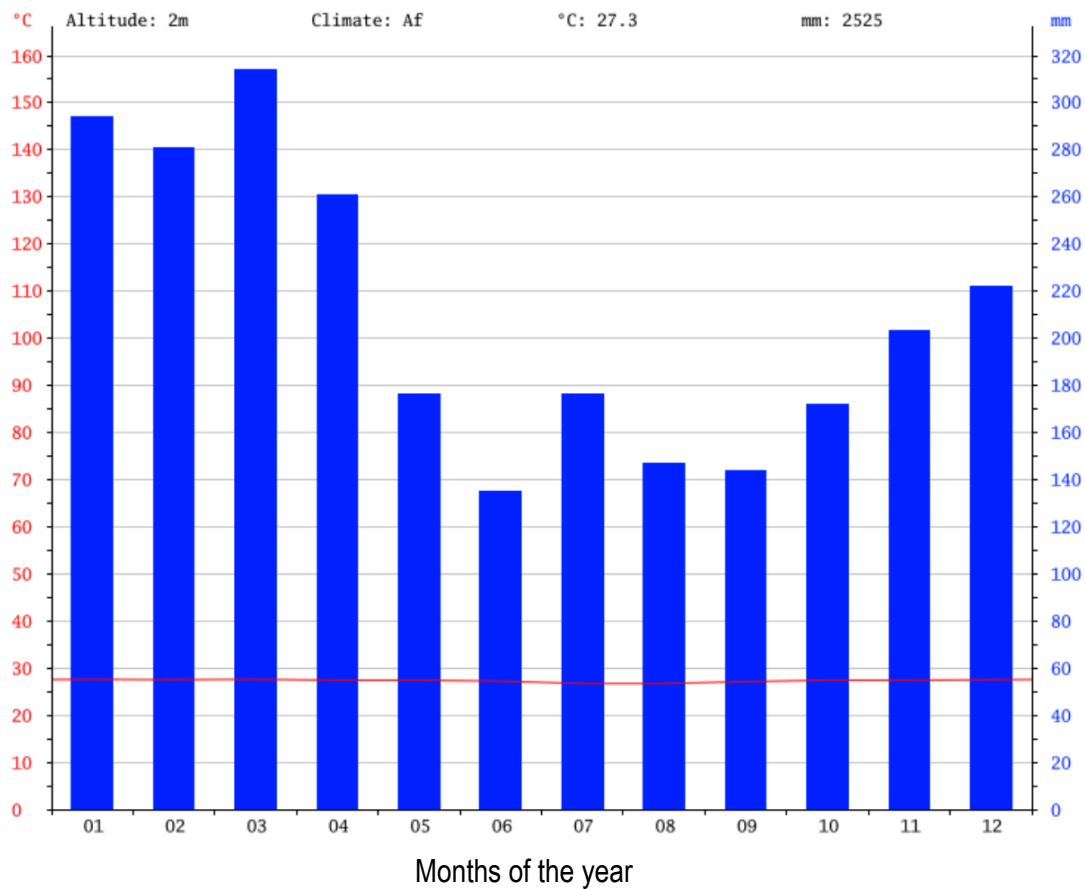

Kubu, Papua New Guinea

	Jan	Feb	Mar	Apr	May	Jun	Jul	Aug	Sep	Oct	Nov	Dec
Average Temp (°C)	27.6	27.5	27.6	27.4	27.4	27.2	26.7	26.7	27.1	27.4	27.4	27.5
Rainfall (mm)	294	281	314	261	176	135	176	147	144	172	203	222

Kubu's climate

Blue Columns – Rainfall
Red Line – Temperature